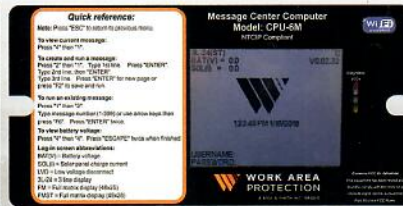

SMC 4000

TELESCOPING JACK STANDS

- On-board dedicated NTCIP controller provides simplistic programming with secure password protection